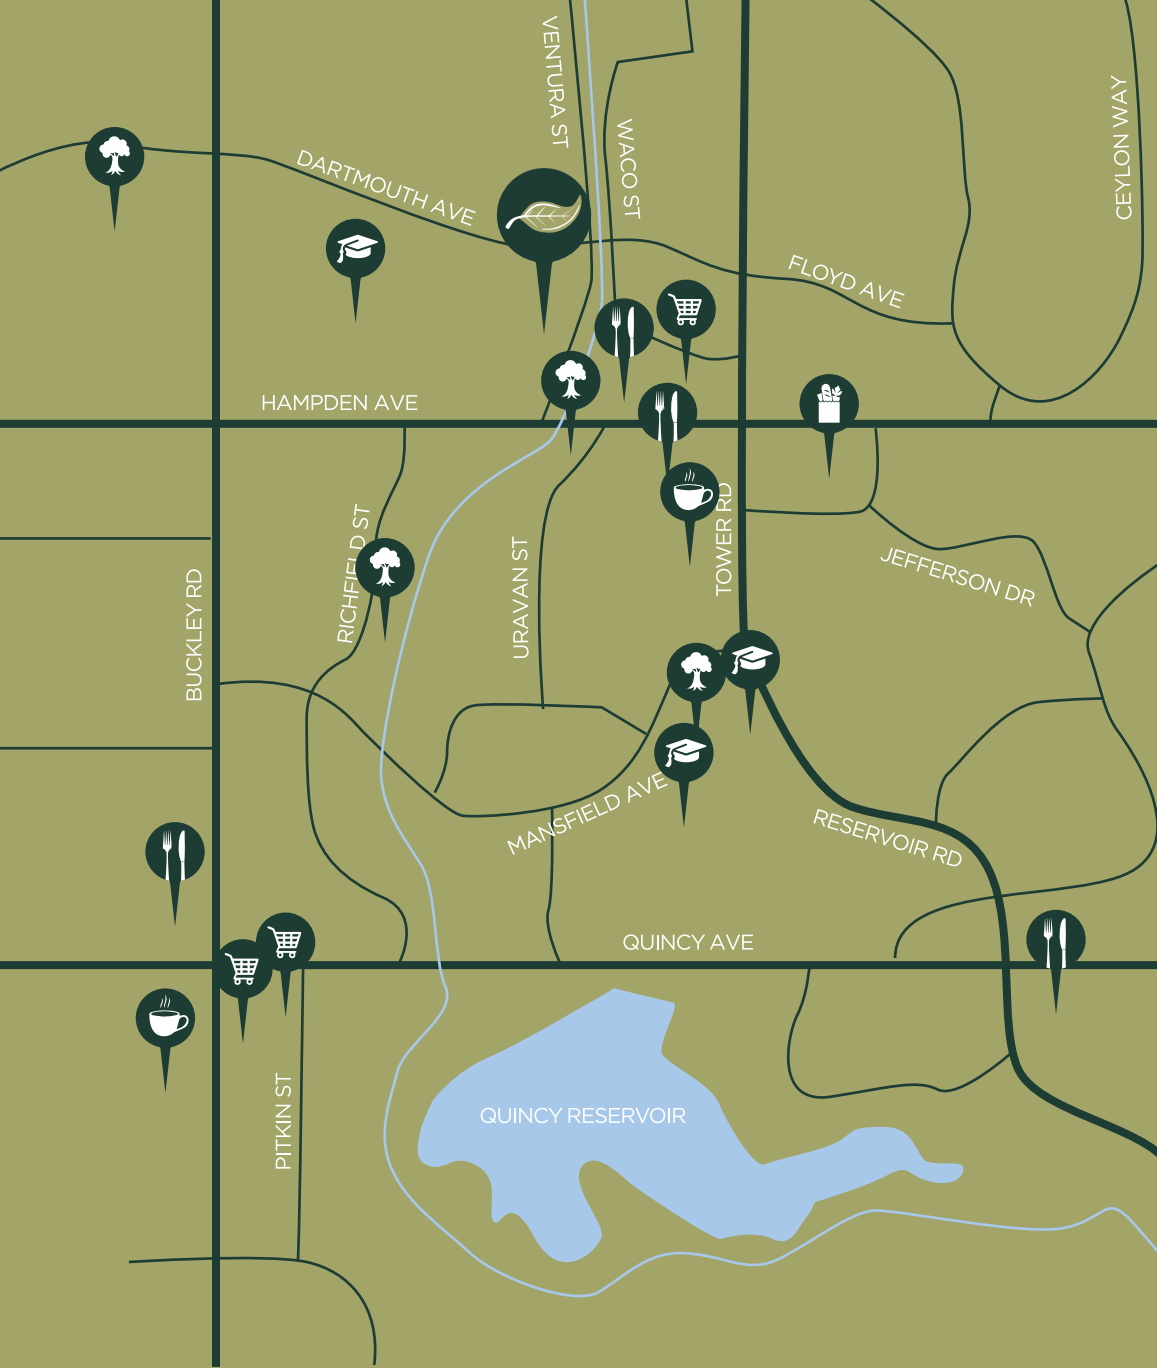

Deposit

3x2

3 Bed | 2 Bath | 1285 sq. ft.

Rent

Deposit

LUXURY & CONVENIENCE

Green Leaf Stone Cliff gives you unmatched access to shopping, dining, entertainment, freeways, and is just minutes away from the Quincy Reservoir.

-  Horizon Middle School
Summit Elementary
Columbia Middle School
-  Starbucks
Dunkin' Donuts
-  Safeway
King Soopers
-  Hampden Run Park
Summer Valley Park
Horizon Park
Meadowood Park
-  Kohl's
Walgreens
Target
Petco
-  Einstein Bros Bagels
Chipotle
Jersey Mikes
Two22 Brew